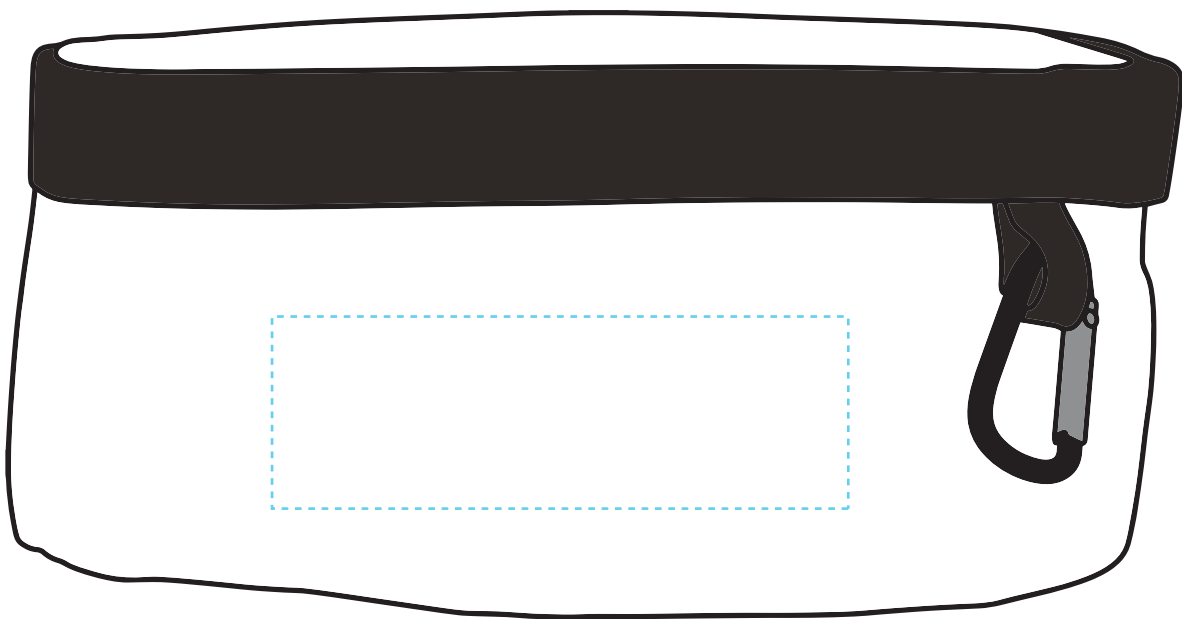

Primary Imprint Location: Side of Bowl

Imprint Area: Side of Bowl: 1”H x 3”W

Minimum Line Thickness

1.25 pts

Inverted 2 pts

Text size

Aa Bb Cc Dd Ee Ff Gf Hn Ii Jj Kk Ll 15pts

Aa Bb Cc Dd Ee Ff Gf Hn Ii Jj Kk Ll Inverted 15pts

Font Style on small text size

Arial Regular or any light type font

Aa Bb Cc Dd Ee Ff Gg Hh Ii Jj Kk Ll Mm Nn Oo Pp Qq Rr Ss Tt Uu Vv Ww Xx Yy Zz ✓

BOLD fonts tend to close the eye of the letters ✗

Aa Bb Cc Dd Ee Ff Gg Hh Ii Jj Kk Ll Mm Nn Oo Pp Qq Rr Ss Tt Uu Vv Ww Xx Yy Zz

Due to product material, small text and details are not recommended.

Halftones

Vibrant Color

Number of Ink Colors Available

One Color Spot Max
No Halftones